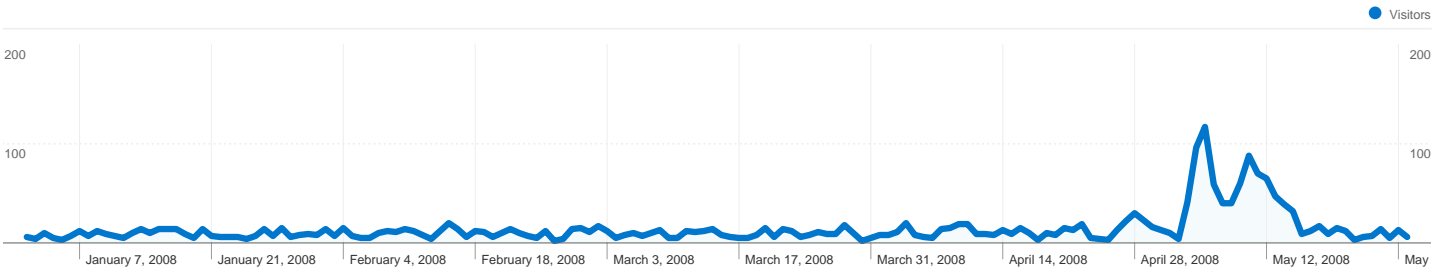

Site Usage

2,349 Visits

43.68% Bounce Rate

5,240 Pageviews

00:02:09 Avg. Time on Site

2.23 Pages/Visit

85.31% % New Visits

Visitors Overview

Visitors
2,017

Map Overlay world

Traffic Sources Overview

- **Search Engines**
1,390 (59.17%)
- **Referring Sites**
673 (28.65%)
- **Direct Traffic**
286 (12.18%)

Content Overview

Pages	Pageviews	% Pageviews
/	2,308	44.05%
/farms.html	1,740	33.21%
/lifestyle.html	666	12.71%
/index.html	169	3.23%
/contact.html	169	3.23%

2,017 people visited this site

 **2,349 Visits**

 **2,017 Absolute Unique Visitors**

 **5,240 Pageviews**

 **2.23 Average Pageviews**

 **00:02:09 Time on Site**

 **43.68% Bounce Rate**

 **85.36% New Visits**

All traffic sources sent a total of 2,349 visits

-  **12.18% Direct Traffic**
-  **28.65% Referring Sites**
-  **59.17% Search Engines**

Top Traffic Sources

Sources	Visits	% visits
google (organic)	1,273	54.19%
(direct) ((none))	286	12.18%
ananzi.co.za (referral)	129	5.49%
pagead2.google syndication.co	113	4.81%
durare.co.za (referral)	74	3.15%