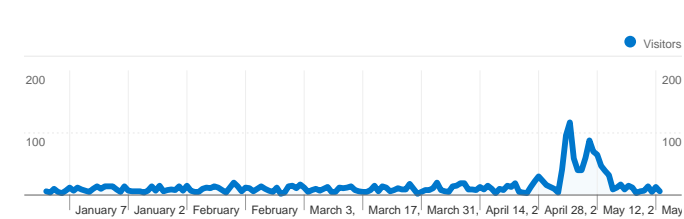

Site Usage

2,349 Visits

43.68% Bounce Rate

5,240 Pageviews

00:02:09 Avg. Time on Site

2.23 Pages/Visit

85.31% % New Visits

Visitors Overview

2,017 people visited this site

 **2,349 Visits**

 **2,017 Absolute Unique Visitors**

 **5,240 Pageviews**

 **2.23 Average Pageviews**

 **00:02:09 Time on Site**

 **43.68% Bounce Rate**

 **85.36% New Visits**

Site Usage

Visits	Pages/Visit	Avg. Time on Site	% New Visits	Bounce Rate	
2,349 % of Site Total: 100.00%	2.23 Site Avg: 2.23 (0.00%)	00:02:09 Site Avg: 00:02:09 (0.00%)	85.36% Site Avg: 85.31% (0.05%)	43.68% Site Avg: 43.68% (0.00%)	
Country/Territory	Visits	Pages/Visit	Avg. Time on Site	% New Visits	Bounce Rate
South Africa	1,505	2.30	00:02:29	80.13%	40.07%
China	145	1.56	00:00:19	100.00%	70.34%
United Kingdom	142	2.27	00:02:21	95.07%	44.37%
United States	130	2.14	00:01:01	98.46%	50.00%
Germany	80	2.25	00:01:16	91.25%	38.75%
Netherlands	58	2.43	00:02:24	93.10%	34.48%
Canada	36	1.64	00:00:28	100.00%	69.44%
France	25	1.60	00:00:20	100.00%	76.00%
Australia	22	2.00	00:01:02	100.00%	50.00%
Belgium	17	4.35	00:03:03	64.71%	29.41%

Pages on this site were viewed a total of 5,240 times

 **5,240 Pageviews**

 **4,122 Unique Views**

 **43.68% Bounce Rate**

Top Content

Pages	Pageviews	% Pageviews
/	2,308	44.05%
/farms.html	1,740	33.21%
/lifestyle.html	666	12.71%
/index.html	169	3.23%
/contact.html	169	3.23%