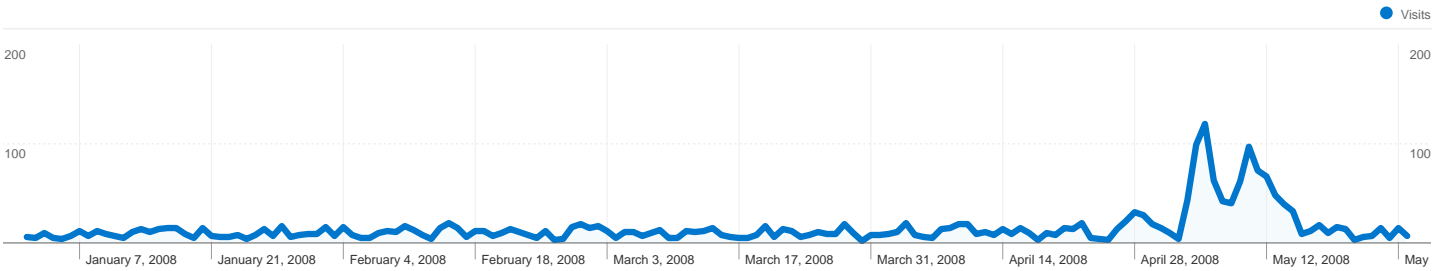

Site Usage

2,349 Visits

43.68% Bounce Rate

5,240 Pageviews

00:02:09 Avg. Time on Site

2.23 Pages/Visit

85.31% % New Visits

Visitors Overview

2,017 people visited this site

 **2,349 Visits**

 **2,017 Absolute Unique Visitors**

 **5,240 Pageviews**

 **2.23 Average Pageviews**

 **00:02:09 Time on Site**

 **43.68% Bounce Rate**

 **85.36% New Visits**

All traffic sources sent a total of 2,349 visits

-  **12.18% Direct Traffic**
-  **28.65% Referring Sites**
-  **59.17% Search Engines**

Top Traffic Sources

Sources	Visits	% visits
google (organic)	1,273	54.19%
(direct) ((none))	286	12.18%
ananzi.co.za (referral)	129	5.49%
pagead2.google syndication.co	113	4.81%
durare.co.za (referral)	74	3.15%