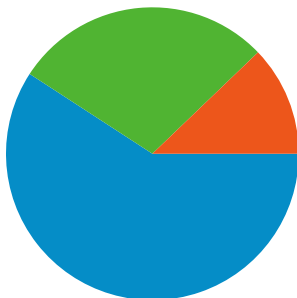

Traffic Sources Overview

- **Search Engines**
  1,390 (59.17%)
- **Referring Sites**
  673 (28.65%)
- **Direct Traffic**
  286 (12.18%)

Content Overview

Pages	Pageviews	% Pageviews
/	2,308	44.05%
/farms.html	1,740	33.21%
/lifestyle.html	666	12.71%
/index.html	169	3.23%
/contact.html	169	3.23%