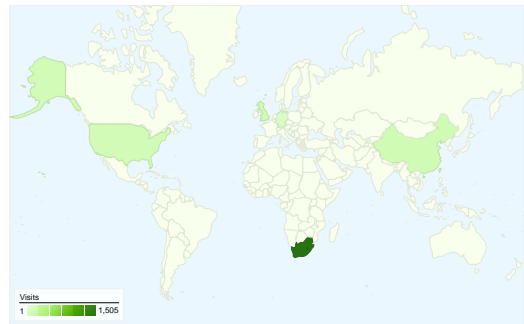

Site Usage

2,349 Visits

43.68% Bounce Rate

5,240 Pageviews

00:02:09 Avg. Time on Site

2.23 Pages/Visit

85.31% % New Visits

Visitors Overview

Visitors
2,017

Map Overlay world

Traffic Sources Overview

- **Search Engines**
1,390 (59.17%)
- **Referring Sites**
673 (28.65%)
- **Direct Traffic**
286 (12.18%)

Content Overview

Pages	Pageviews	% Pageviews
/	2,308	44.05%
/farms.html	1,740	33.21%
/lifestyle.html	666	12.71%
/index.html	169	3.23%
/contact.html	169	3.23%

2,017 people visited this site

 **2,349 Visits**

 **2,017 Absolute Unique Visitors**

 **5,240 Pageviews**

 **2.23 Average Pageviews**

 **00:02:09 Time on Site**

 **43.68% Bounce Rate**

 **85.36% New Visits**

All traffic sources sent a total of 2,349 visits

-  **12.18% Direct Traffic**
-  **28.65% Referring Sites**
-  **59.17% Search Engines**

Top Traffic Sources

Sources	Visits	% visits
google (organic)	1,273	54.19%
(direct) ((none))	286	12.18%
ananzi.co.za (referral)	129	5.49%
pagead2.google syndication.co	113	4.81%
durare.co.za (referral)	74	3.15%