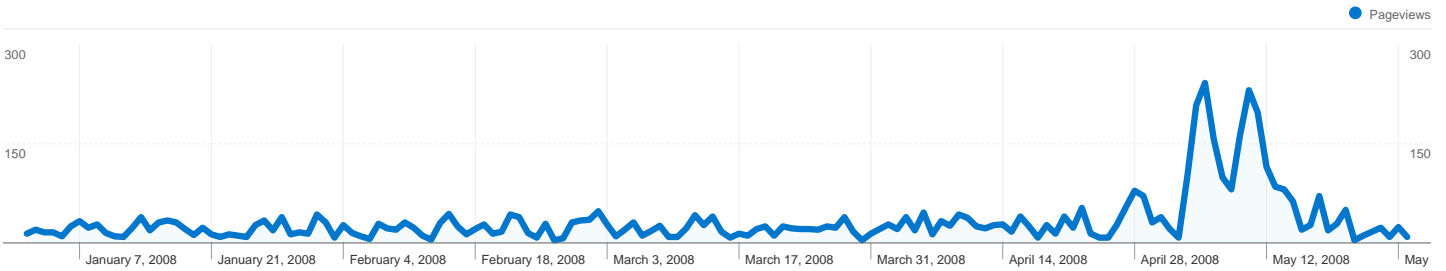

2,017 people visited this site

 **2,349 Visits**

 **2,017 Absolute Unique Visitors**

 **5,240 Pageviews**

 **2.23 Average Pageviews**

 **00:02:09 Time on Site**

 **43.68% Bounce Rate**

 **85.36% New Visits**

All traffic sources sent a total of 2,349 visits

-  **12.18% Direct Traffic**
-  **28.65% Referring Sites**
-  **59.17% Search Engines**

Top Traffic Sources

Sources	Visits	% visits
google (organic)	1,273	54.19%
(direct) ((none))	286	12.18%
ananzi.co.za (referral)	129	5.49%
pagead2.google syndication.co	113	4.81%
durare.co.za (referral)	74	3.15%

Keywords	Visits	% visits
farms south africa	108	7.77%
farms in south africa	64	4.60%
farms in africa	43	3.09%
farms for sale	38	2.73%
farming in south africa	26	1.87%

2,349 visits came from 66 countries/territories

Site Usage

Visits	Pages/Visit	Avg. Time on Site	% New Visits	Bounce Rate	
2,349 % of Site Total: 100.00%	2.23 Site Avg: 2.23 (0.00%)	00:02:09 Site Avg: 00:02:09 (0.00%)	85.36% Site Avg: 85.31% (0.05%)	43.68% Site Avg: 43.68% (0.00%)	
Country/Territory	Visits	Pages/Visit	Avg. Time on Site	% New Visits	Bounce Rate
South Africa	1,505	2.30	00:02:29	80.13%	40.07%
China	145	1.56	00:00:19	100.00%	70.34%
United Kingdom	142	2.27	00:02:21	95.07%	44.37%
United States	130	2.14	00:01:01	98.46%	50.00%
Germany	80	2.25	00:01:16	91.25%	38.75%
Netherlands	58	2.43	00:02:24	93.10%	34.48%
Canada	36	1.64	00:00:28	100.00%	69.44%
France	25	1.60	00:00:20	100.00%	76.00%
Australia	22	2.00	00:01:02	100.00%	50.00%
Belgium	17	4.35	00:03:03	64.71%	29.41%