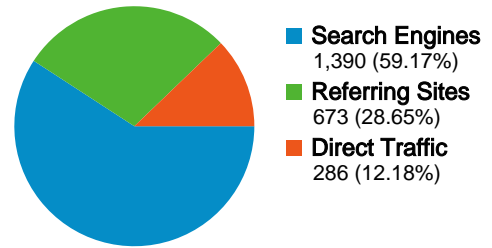

Site Usage

2,349 Visits

43.68% Bounce Rate

5,240 Pageviews

00:02:09 Avg. Time on Site

2.23 Pages/Visit

85.31% % New Visits

Visitors Overview

Visitors
2,017

Map Overlay world

Traffic Sources Overview

- **Search Engines**
1,390 (59.17%)
- **Referring Sites**
673 (28.65%)
- **Direct Traffic**
286 (12.18%)

Content Overview

Pages	Pageviews	% Pageviews
/	2,308	44.05%
/farms.html	1,740	33.21%
/lifestyle.html	666	12.71%
/index.html	169	3.23%
/contact.html	169	3.23%

2,017 people visited this site

 **2,349 Visits**

 **2,017 Absolute Unique Visitors**

 **5,240 Pageviews**

 **2.23 Average Pageviews**

 **00:02:09 Time on Site**

 **43.68% Bounce Rate**

 **85.36% New Visits**

All traffic sources sent a total of 2,349 visits

-  **12.18% Direct Traffic**
-  **28.65% Referring Sites**
-  **59.17% Search Engines**

Top Traffic Sources

Sources	Visits	% visits
google (organic)	1,273	54.19%
(direct) ((none))	286	12.18%
ananzi.co.za (referral)	129	5.49%
pagead2.google syndication.co	113	4.81%
durare.co.za (referral)	74	3.15%