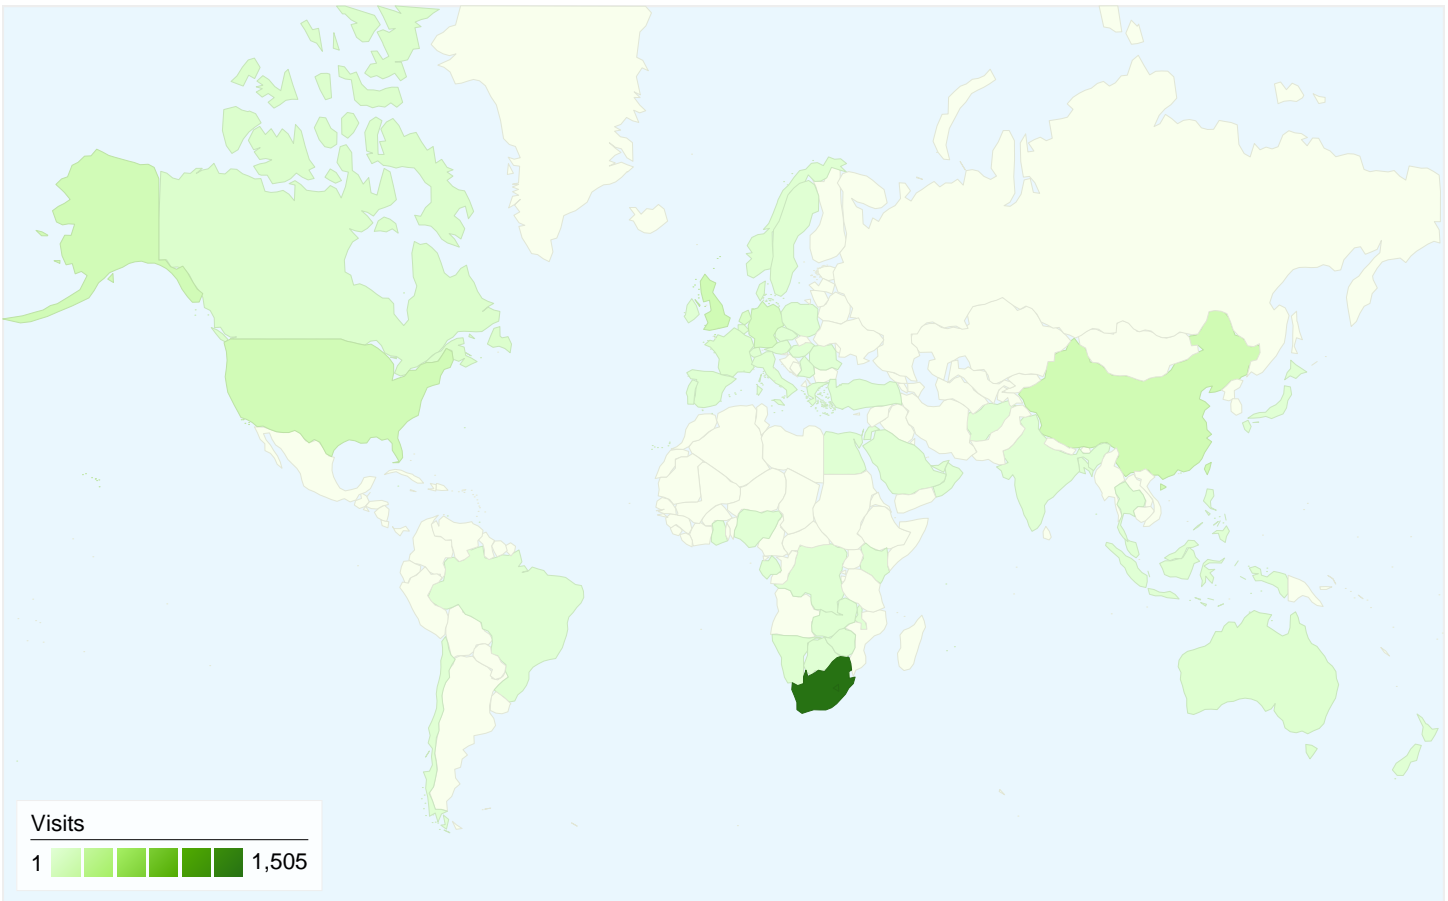

2,349 visits came from 66 countries/territories

Site Usage

Visits	Pages/Visit	Avg. Time on Site	% New Visits	Bounce Rate	
2,349 % of Site Total: 100.00%	2.23 Site Avg: 2.23 (0.00%)	00:02:09 Site Avg: 00:02:09 (0.00%)	85.36% Site Avg: 85.31% (0.05%)	43.68% Site Avg: 43.68% (0.00%)	
Country/Territory	Visits	Pages/Visit	Avg. Time on Site	% New Visits	Bounce Rate
South Africa	1,505	2.30	00:02:29	80.13%	40.07%
China	145	1.56	00:00:19	100.00%	70.34%
United Kingdom	142	2.27	00:02:21	95.07%	44.37%
United States	130	2.14	00:01:01	98.46%	50.00%
Germany	80	2.25	00:01:16	91.25%	38.75%
Netherlands	58	2.43	00:02:24	93.10%	34.48%
Canada	36	1.64	00:00:28	100.00%	69.44%
France	25	1.60	00:00:20	100.00%	76.00%
Australia	22	2.00	00:01:02	100.00%	50.00%
Belgium	17	4.35	00:03:03	64.71%	29.41%